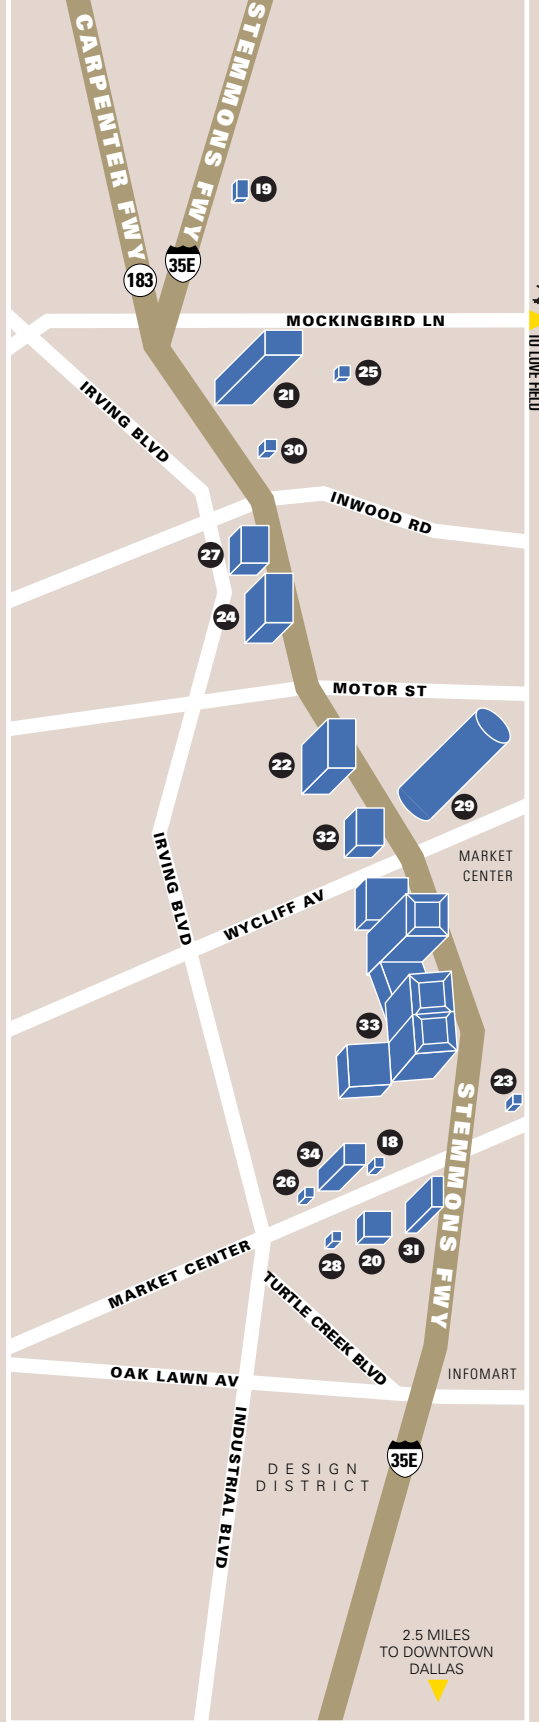

TO TEXAS STADIUM, DFW INTL AIRPORT, IRVING, FORT WORTH

TO DFW INTL AIRPORT NORTH ENTRY, LEWISVILLE, DENTON

MARKET CENTER

2.5 MILES TO DOWNTOWN DALLAS, OAK CLIFF, DALLAS ZOO, WACO, AUSTIN

TO MARKET CENTER DISTRICT, TEXAS STADIUM, DFW INTL AIRPORT, DENTON

TO SIX FLAGS OVER TEXAS, THE BALLPARK IN ARLINGTON, RIPLEY'S, HURRICANE HARBOR, LONE STAR PARK, ARLINGTON, FT. WORTH

DOWNTOWN DALLAS

- PARKS AND PLAZAS
- ENTERTAINMENT DISTRICTS
- DART STATION
- TOURIST INFORMATION
- DART RAIL
- M-LINE TROLLEY

TO WEST VILLAGE, KNOX HENDERSON DISTRICT, NORTH DALLAS, RICHARDSON, PLANO, SOUTHFORK RANCH

TO MESQUITE, MESQUITE RIDGE

TO FAIR PARK DISTRICT, TO HOUSTON