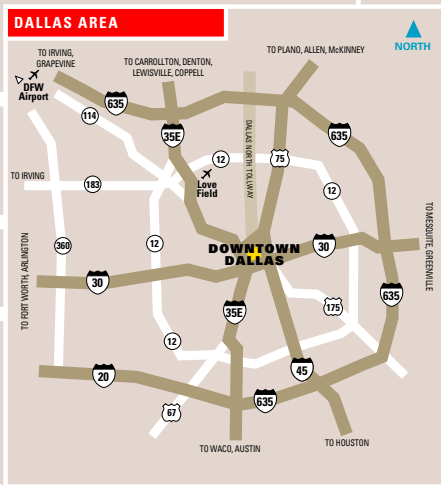

TO TEXAS STADIUM, DFW INTL AIRPORT, IRVING, FORT WORTH

TO DFW INTL AIRPORT NORTH ENTRY, LEWISVILLE, DENTON

MARKET CENTER

2.5 MILES TO DOWNTOWN DALLAS, OAK CLIFF, DALLAS ZOO, WACO, AUSTIN

TO MARKET CENTER DISTRICT, TEXAS STADIUM, DFW INTL AIRPORT, DENTON

TO SIX FLAGS OVER TEXAS, THE BALLPARK IN ARLINGTON, RIPLEY'S, HURRICANE HARBOR, LONE STAR PARK, ARLINGTON, FT. WORTH

DOWNTOWN DALLAS

- PARKS AND PLAZAS
- ENTERTAINMENT DISTRICTS
- DART STATION
- TOURIST INFORMATION
- DART RAIL
- M-LINE TROLLEY

TO WEST VILLAGE, KNOX HENDERSON DISTRICT, NORTH DALLAS, RICHARDSON, PLANO, SOUTHFORK RANCH

TO MESQUITE, MESQUITE RIDGE

TO FAIR PARK DISTRICT, TO HOUSTON