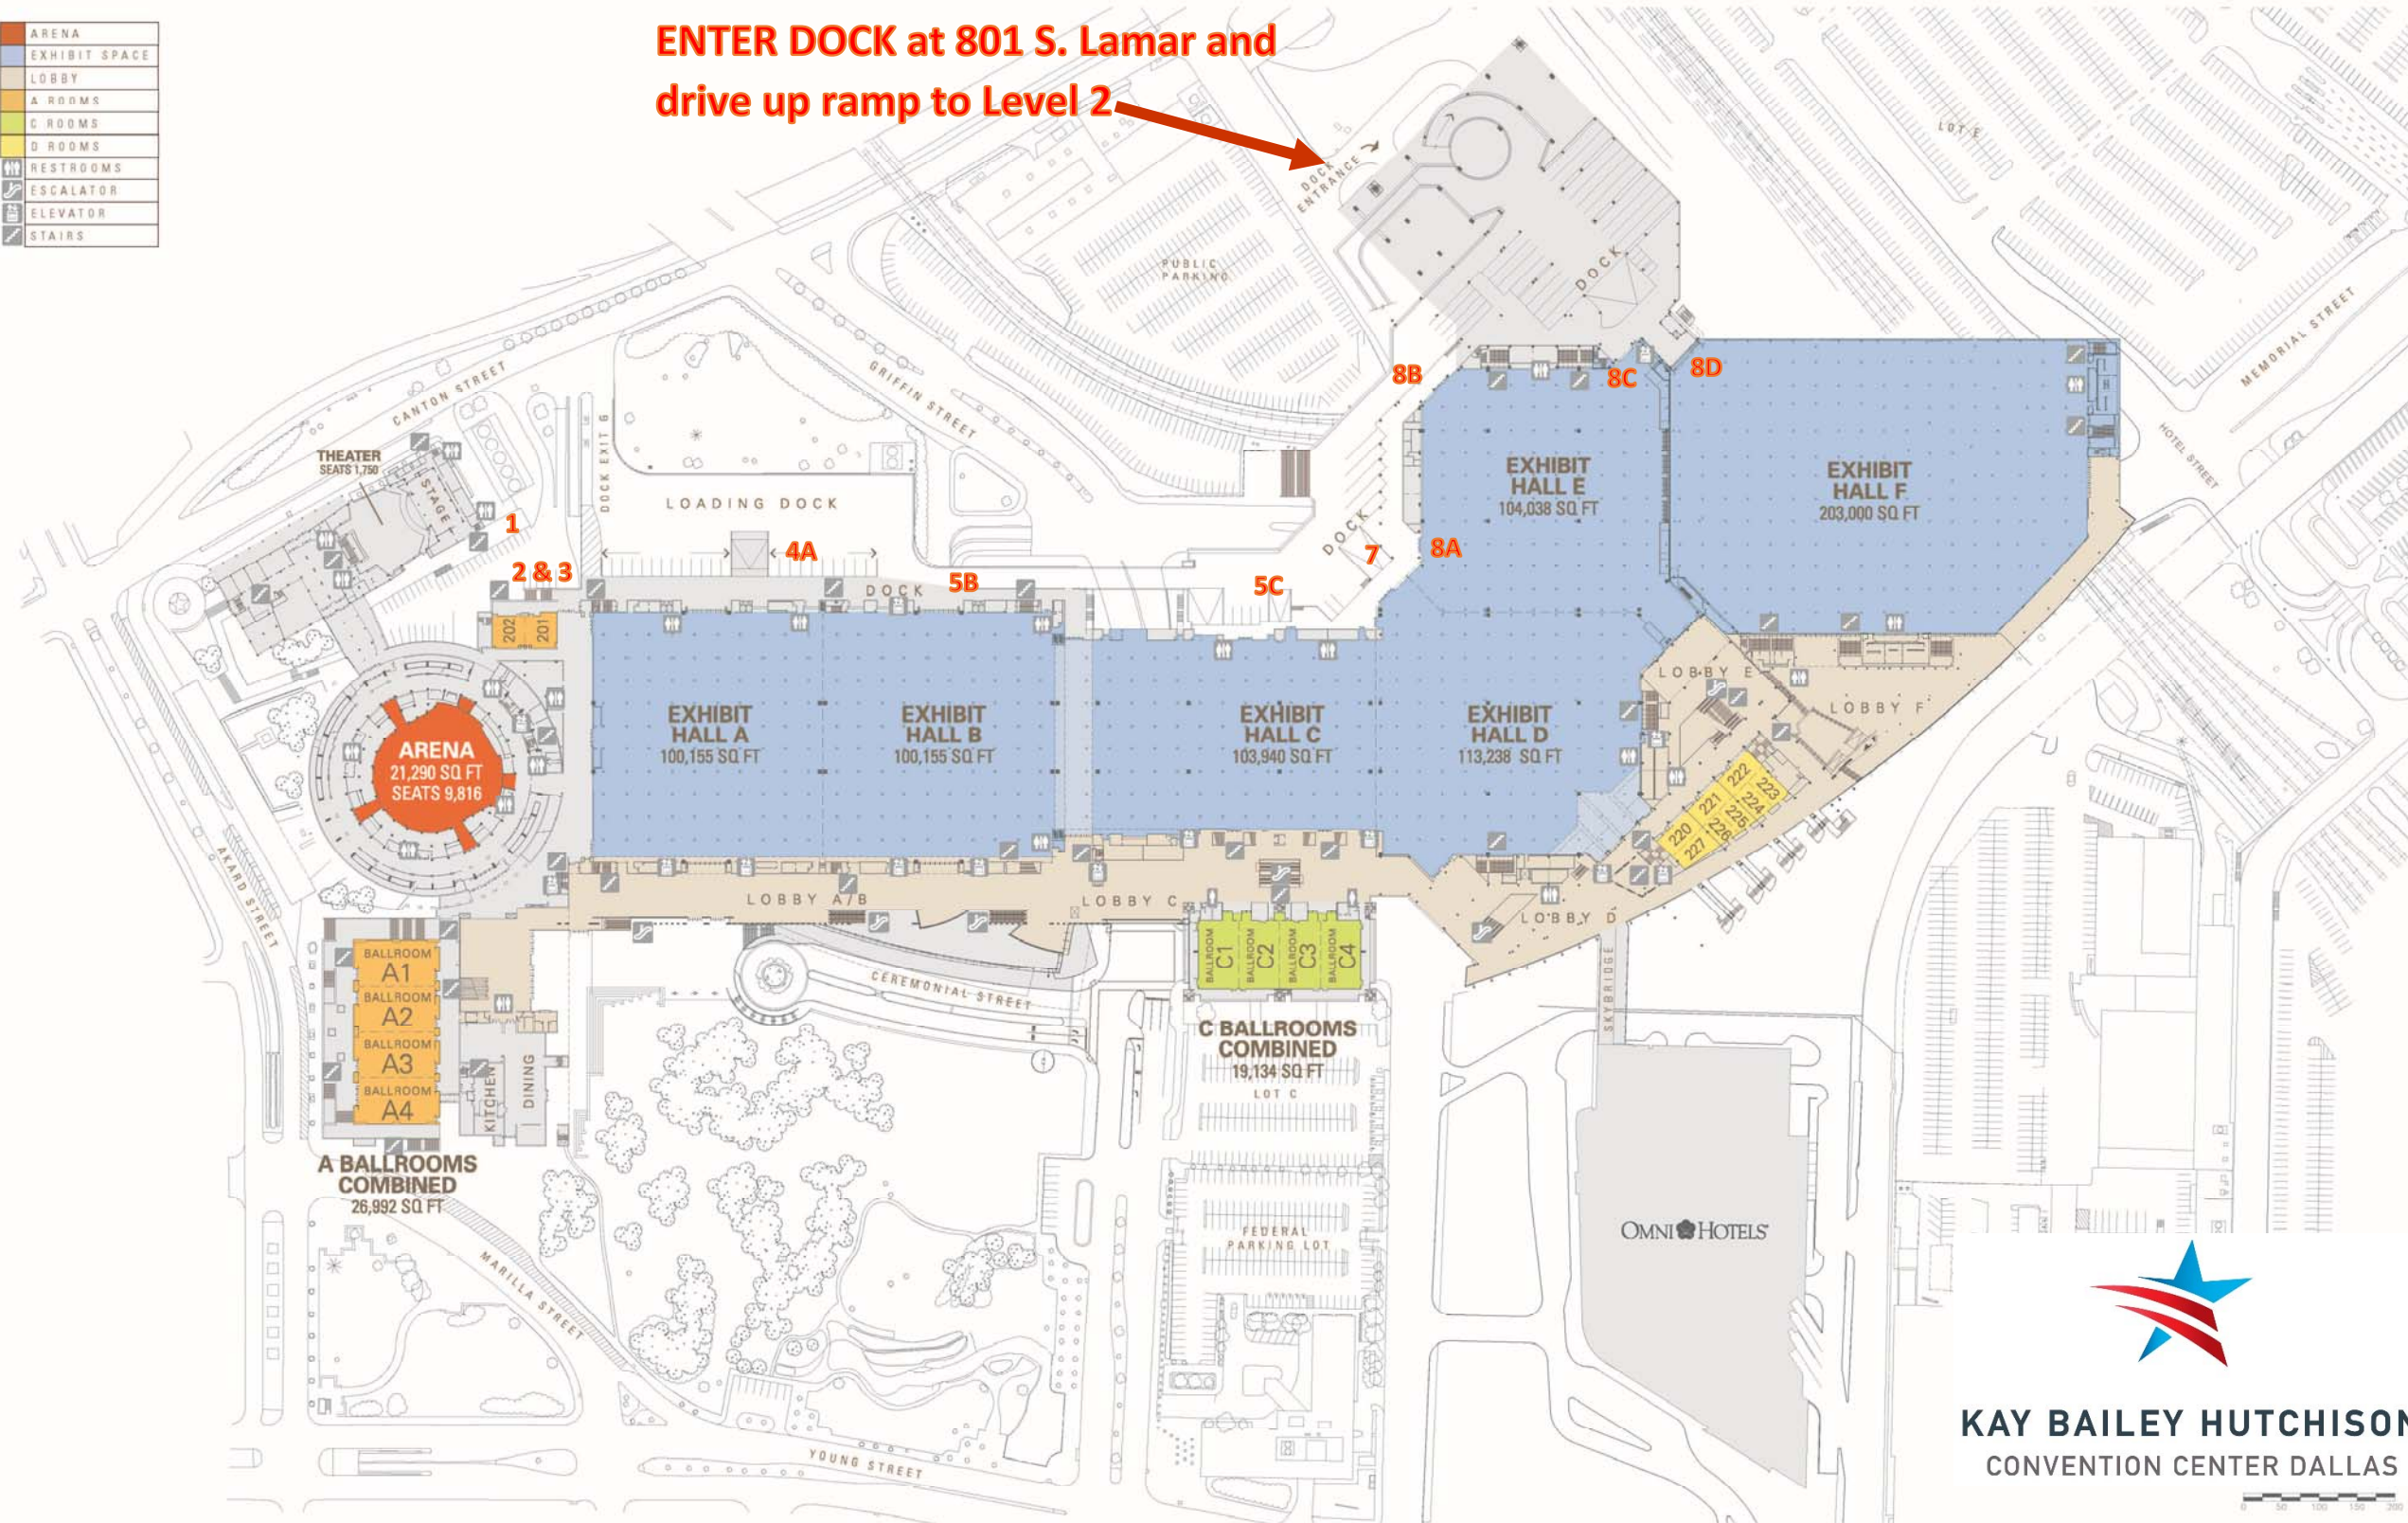

Dock Locations, Level 2

**ENTER DOCK at 801 S. Lamar and
drive up ramp to Level 2**

	ARENA
	EXHIBIT SPACE
	LOBBY
	A ROOMS
	C ROOMS
	D ROOMS
	RESTROOMS
	ESCALATOR
	ELEVATOR
	STAIRS

**KAY BAILEY HUTCHISON
CONVENTION CENTER DALLAS**