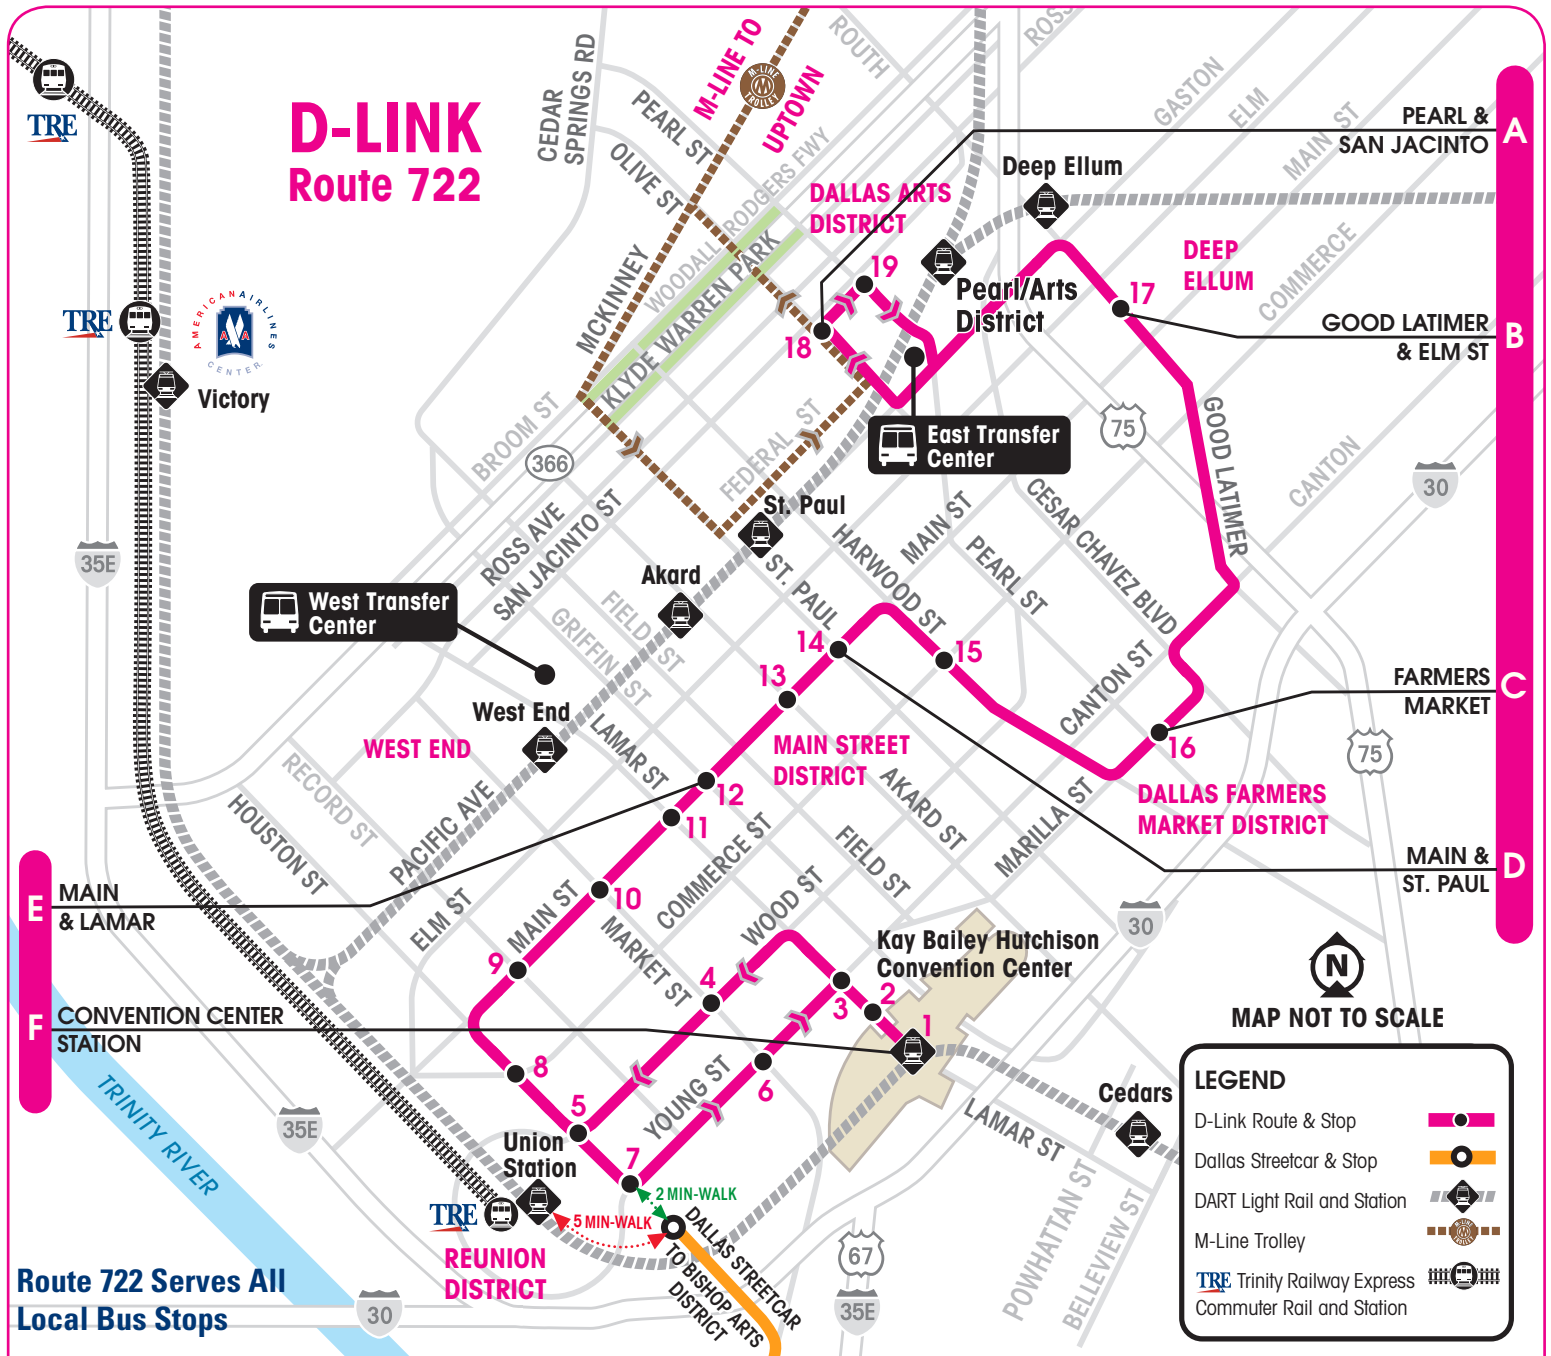

FREE TO RIDE!

DART AROUND DOWNTOWN

STOP NUMBERS AND PLACES OF INTEREST

- Convention Center Station
- Kay Bailey Hutchison Convention Center
- Omni Dallas Hotel/ Restaurants
- Lubben Plaza
- Dallas Streetcar, TRE & Hyatt Regency Dallas
- Ferris Plaza Park
- Dallas Streetcar, TRE & Union Station
- Dealey Plaza & Sixth Floor Museum at Dealey Plaza
- John F. Kennedy Memorial Plaza, Sixth Floor Museum at Dealey Plaza & West End
- West End & West End Station
- Belo Garden & Rosa Parks Plaza
- Pegasus Plaza
- Main Street Garden
- Dallas Farmers Market
- Deep Ellum
- McKinney Ave Trolley, Dallas Arts District & Klyde Warren Park
- Pearl/Arts District Station

HOLIDAY SCHEDULE

A Saturday schedule will be operated on the day after Thanksgiving Day. A Sunday schedule will be operated on days observed for Memorial Day, July 4, Labor Day, Thanksgiving Day, Christmas Day and New Year's Day.

HORARIO PARA DIAS DE FIESTA

Horario de Sábado se efectuará el día después del Thanksgiving Day. Horario de Domingo se efectuará los días de Memorial Day, July 4, Labor Day, Thanksgiving Day, Christmas Day y el New Year's Day.