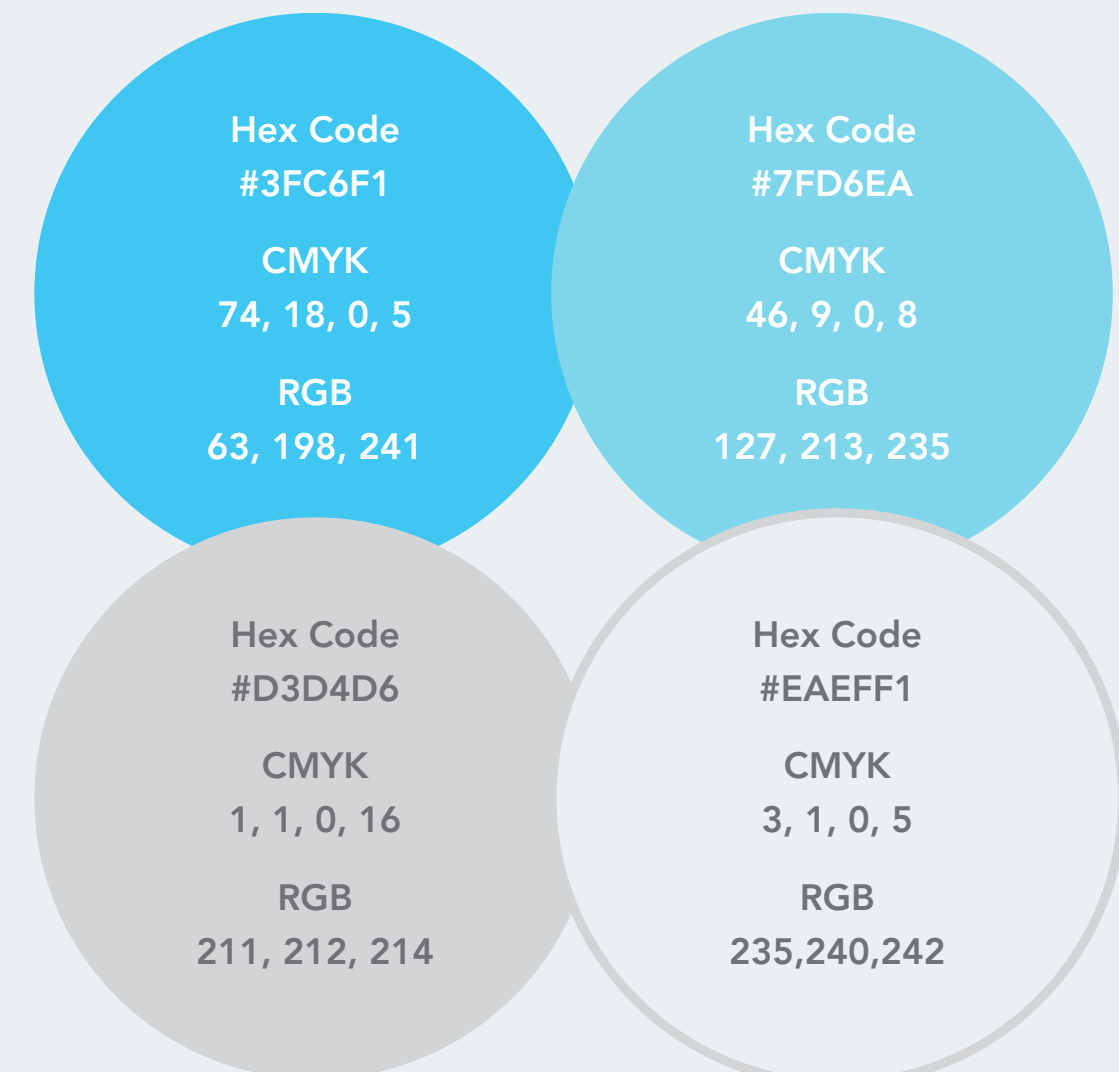

7 Photography

LOGO *Facility and Corporate*

Main Logo Features

More often than not, the main KBHCCD logo is used, but the standalone icon may be used in abbreviated formats where appropriate. The icon is often used as a watermark across various projects.

Corporate Logo - OVG

Sometimes, depending on application, the KBHCCD logo will be used in tandem with the logo of the managing company, Oak View Group.

COLOR PALETTE

Primary

Secondary

FONTS

Font Overview

BEBAS NEUE