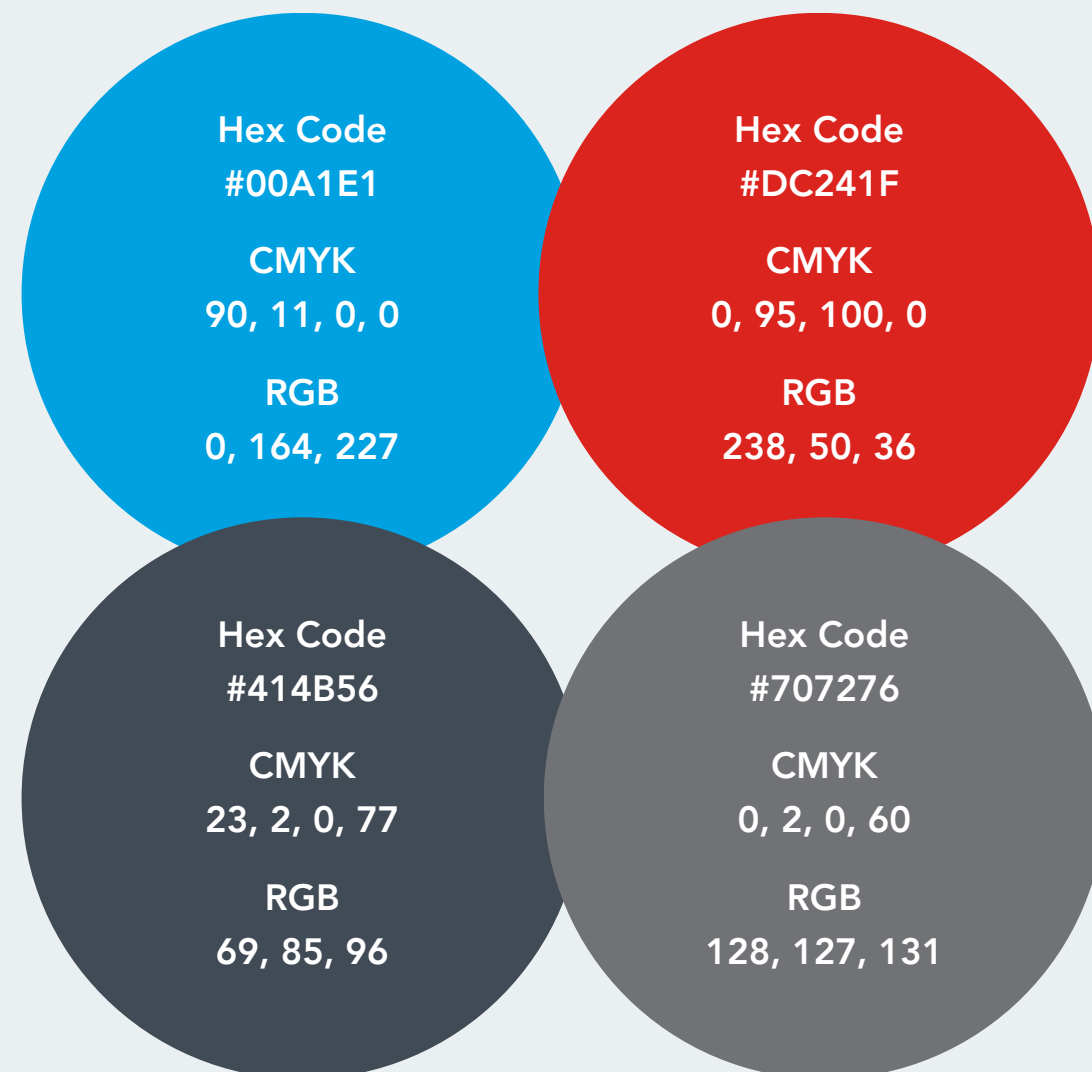

COLOR PALETTE

Primary