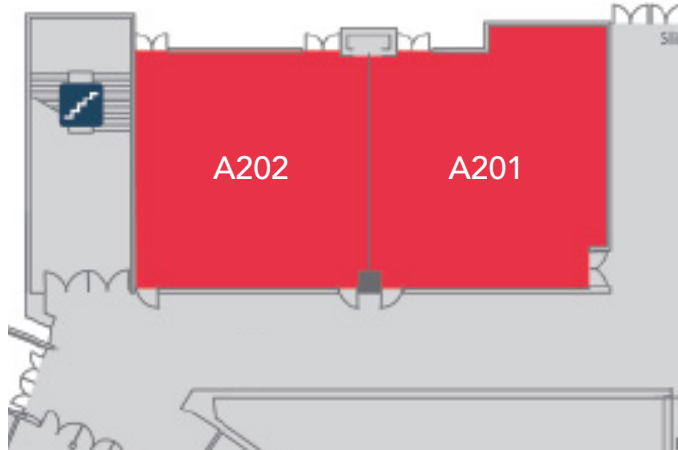

KBHCCD *Level 2: A200 Meeting Rooms*

*For individual meeting room specs, please
reference the full Capacity & Floor Plans Guide.*

KAY BAILEY HUTCHISON
CONVENTION CENTER DALLAS