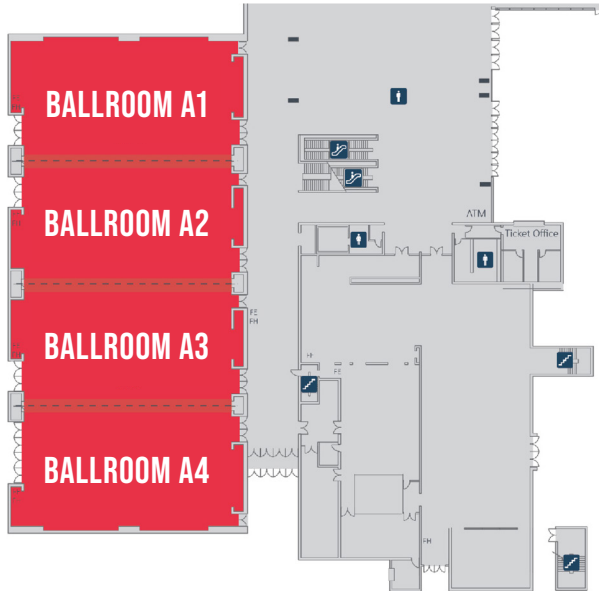

KBHCCD *Level 2: Ballroom A*

26,992 sq. ft. | 8,227 sq. m.

Theater Capacity: 2,660

Classroom Capacity: 1,440

Reception Capacity: 2,800

Overall Dimensions (ft.): 241.2 x 112.0

Overall Dimensions (m.): 73.6 x 34.1

Ceiling Height: 25 ft.

KAY BAILEY HUTCHISON
CONVENTION CENTER DALLAS