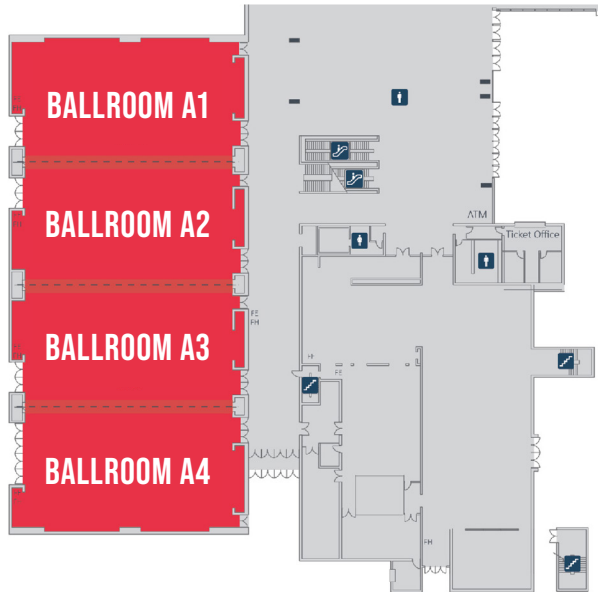

# KBHCCD *Level 2: Ballroom A*

*26,992 sq. ft. | 8,227 sq. m.*

*Theater Capacity: 2,660*

*Classroom Capacity: 1,440*

*Reception Capacity: 2,800*

*Overall Dimensions (ft.): 241.2 x 112.0*

*Overall Dimensions (m.): 73.6 x 34.1*

*Ceiling Height: 25 ft.*

**KAY BAILEY HUTCHISON**  
CONVENTION CENTER DALLAS