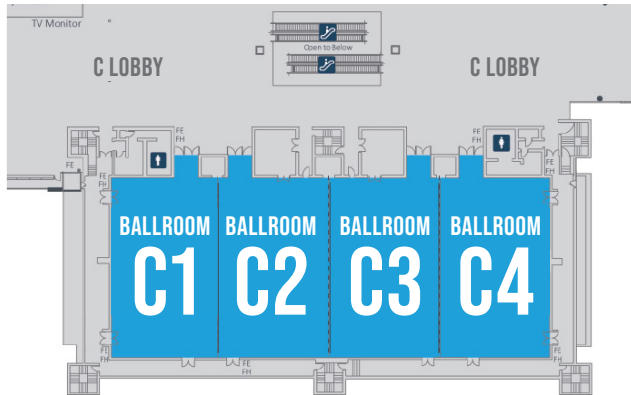

KBHCCD *Level 2: Ballroom C*

19,134 sq. ft. | 1,778 sq. m.
Theater Capacity: 1,900
Classroom Capacity: 1,040
Reception Capacity: 2,004
Overall Dimensions (ft.): 213.2 x 89.0
Overall Dimensions (m.): 65.2 x 27.1
Ceiling Height: 26 ft.