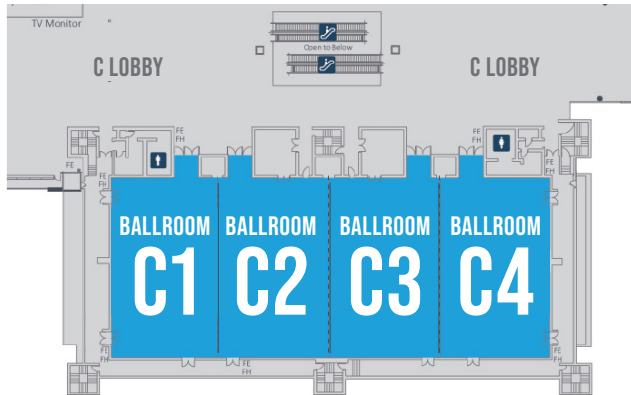

KBHCCD *Level 2: Ballroom C*

4,743.7 sq. ft. | 441 sq. m.

Theater Capacity: 475

Classroom Capacity: 260

Reception Capacity: 501

Overall Dimensions (ft.): 53.3 x 89.0

Overall Dimensions (m.): 16.3 x 27.1

Ceiling Height: 26 ft.