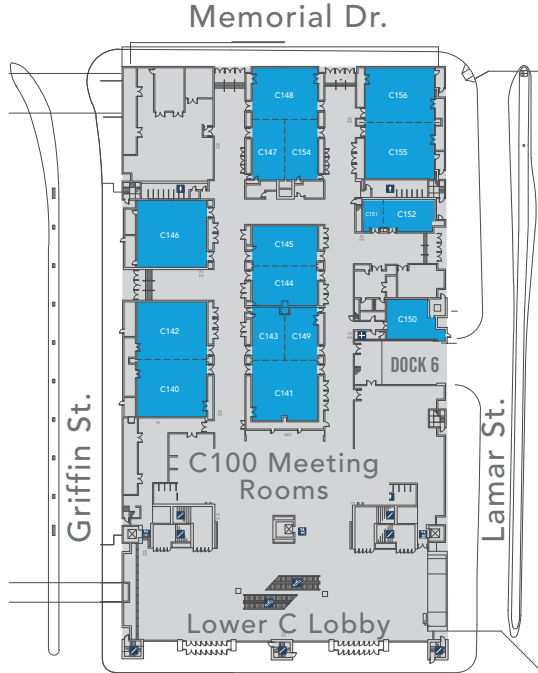

KBHCCD *Level 1: C100 Meeting Rooms*

*For individual meeting room specs, please
reference the full Capacity & Floor Plans Guide.*

KAY BAILEY HUTCHISON
CONVENTION CENTER DALLAS