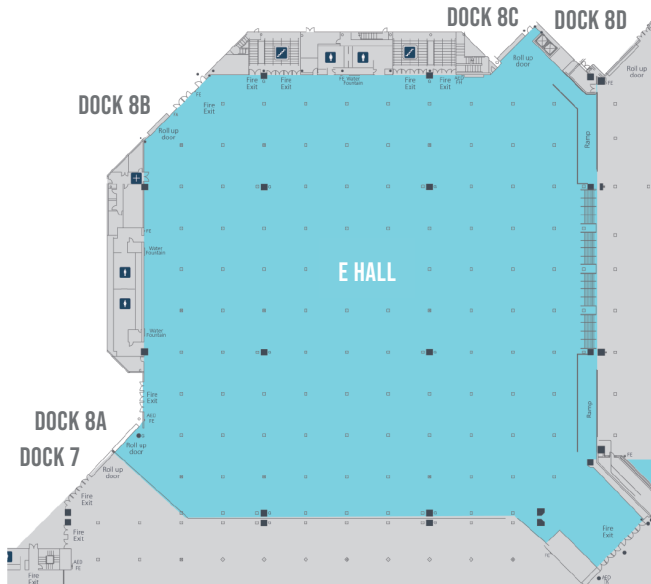

KBHCCD *Level 2: Exhibit Hall E*

104,038 sq. ft. | 9,668 sq. m.

Capacity: 8,624

Overall Dimensions (ft.): 324.5 x 320.9

Overall Dimensions (m.): 98.9 x 97.8

Ceiling Height: 35 ft.

Floor Load: 350 psf

Booths (10 x 10 max.): 562